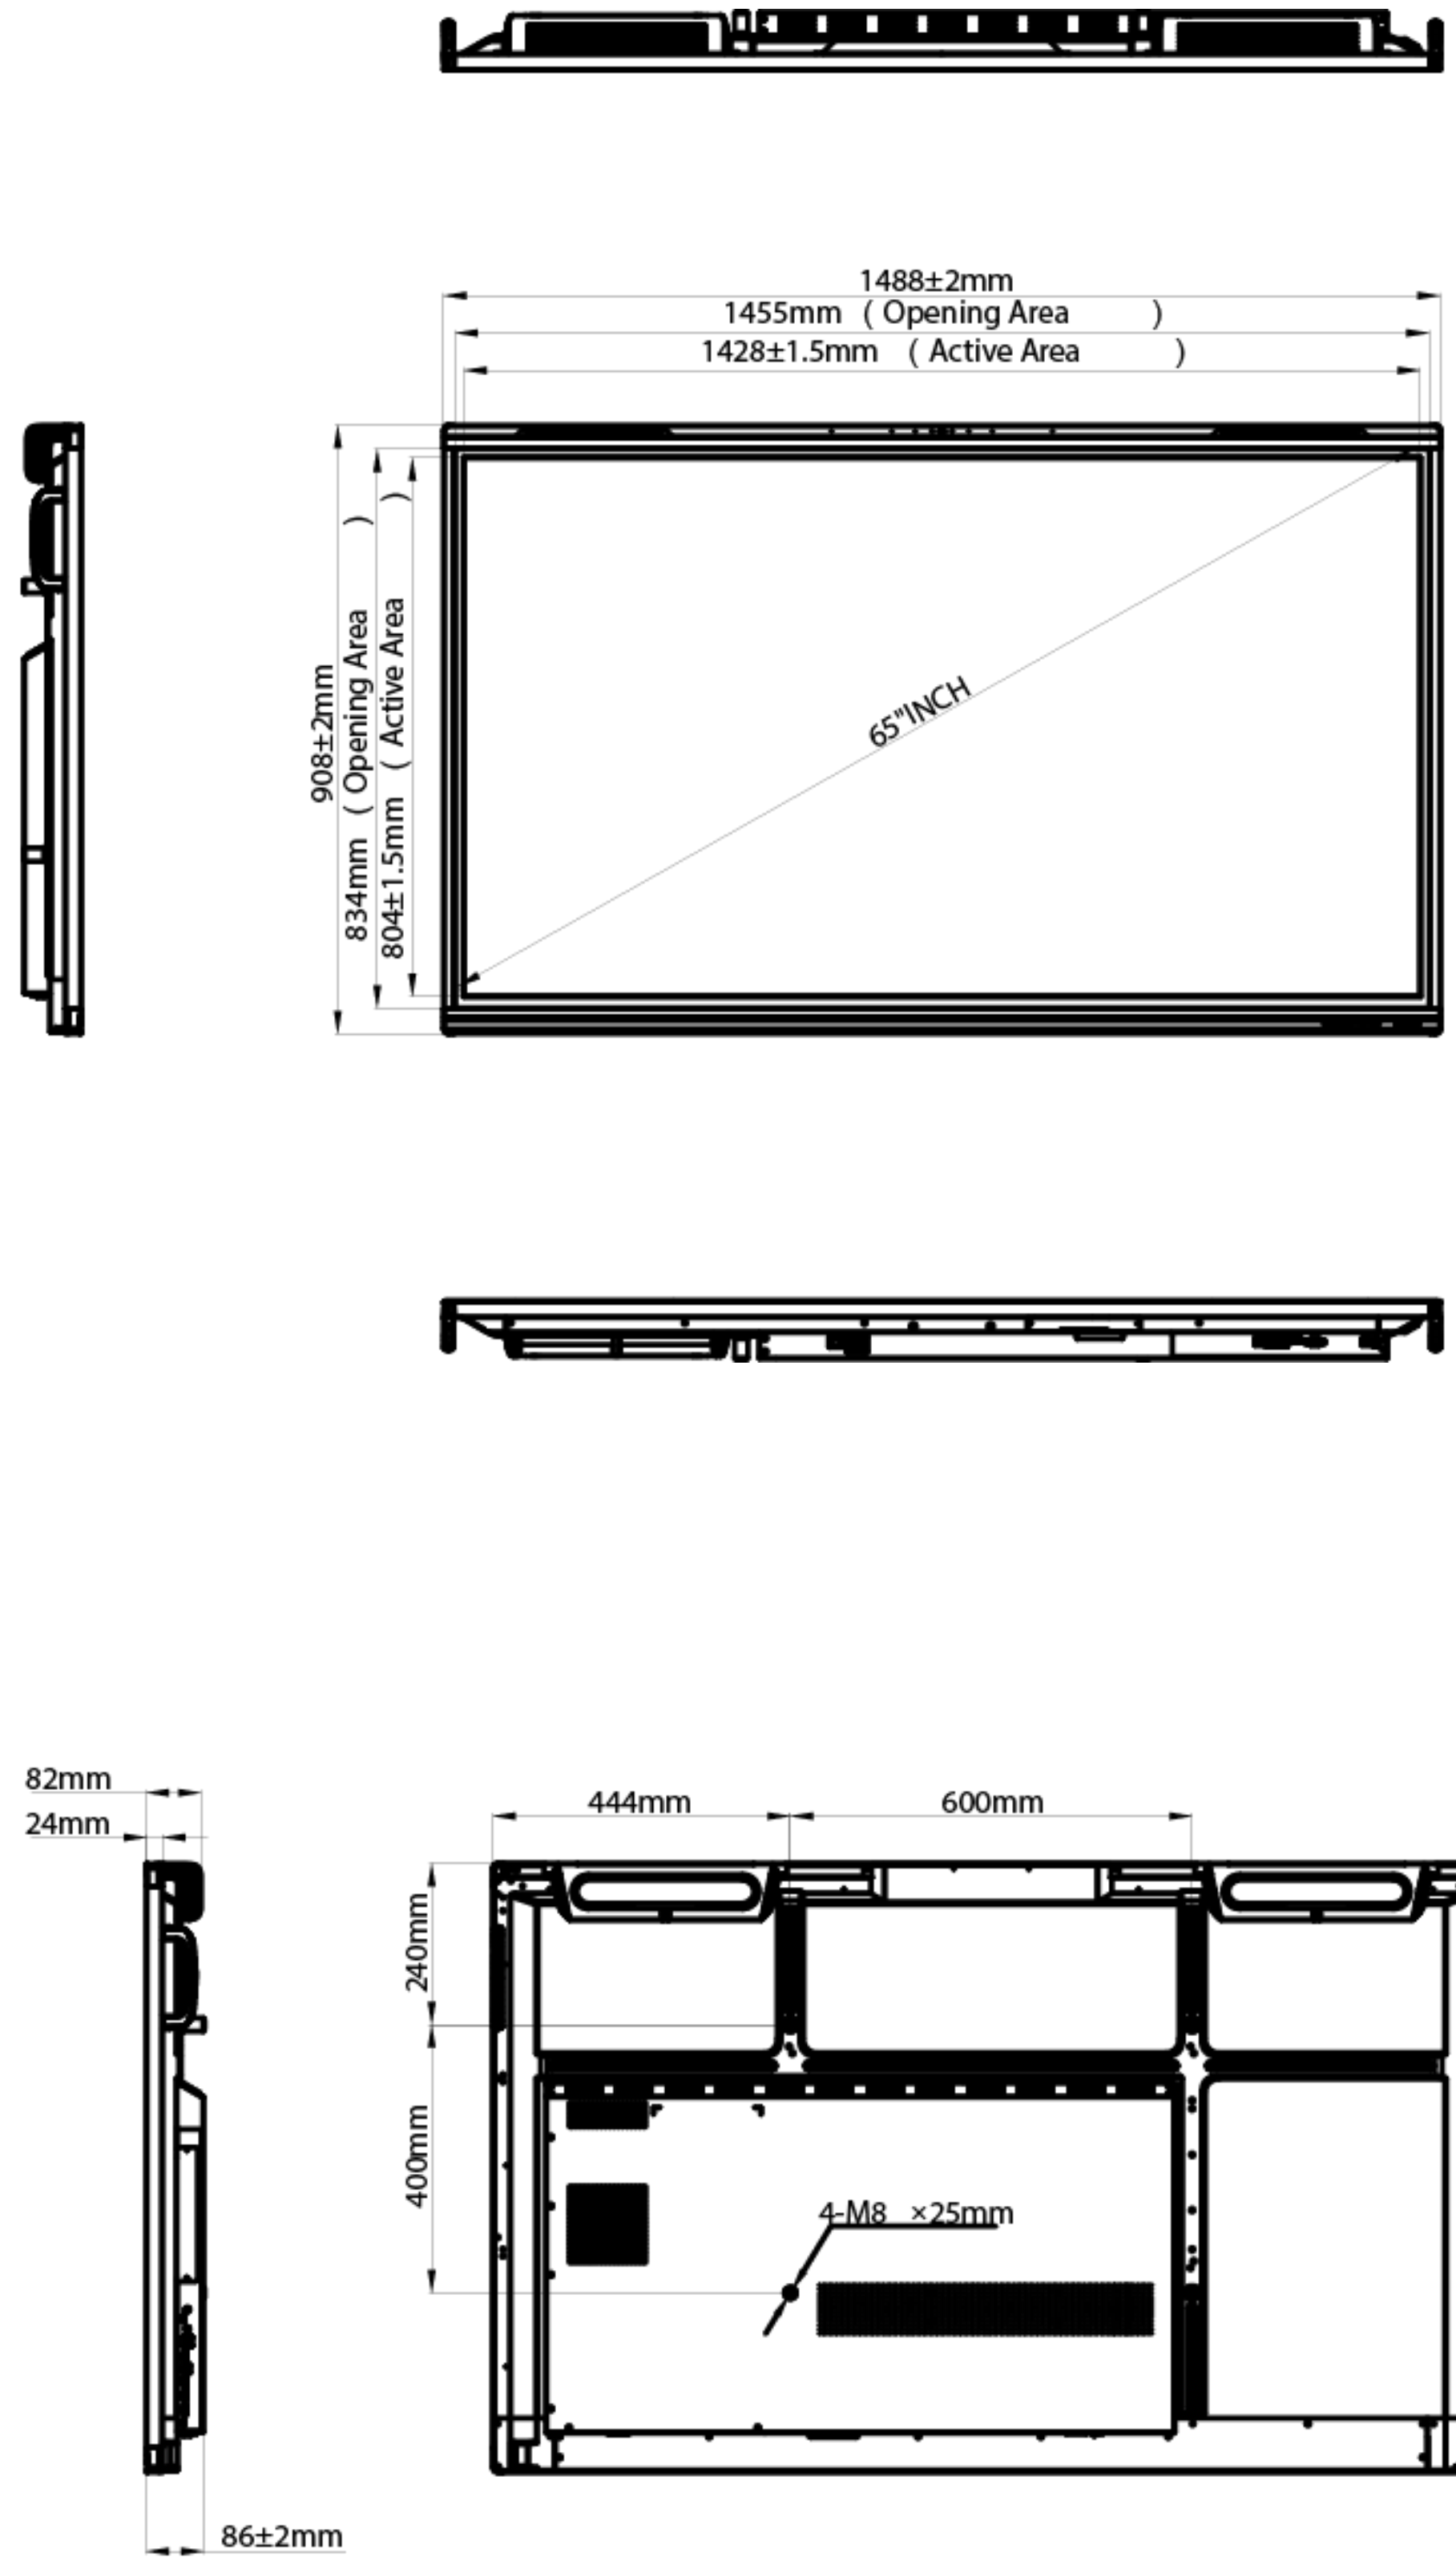

Physical Specifications

Panel Dimensions L x H x D	65": 1488 x 908 x 86 mm 75": 1709.4 x 1031 x 85.7 mm 86": 1957 x 1171 x 86 mm
Packed Dimensions	65": 1628 x 208 x 1005 mm 75": 1863 x 225 x 1148 mm 86": 2110 x 225 x 1291 mm
Panel net weight	65": 38.67 kg 75": 51.46 kg 86": 63.55 kg
Packed weight	65": 48.25 kg 75": 60.75 kg 86": 80.15 kg
Thickness of panel and wall mount	65": 116 mm (WIB9060G) 75": 115.7 mm (WIB9060G) 86": 116 mm (WIB9060G)

Warranty

tutortouch panels come with a 5 year warranty. Contact tutortouch or our resellers for more information.

Support

Free online support

Technical Drawings | 65"

tutortouch XTR

Technical Drawings | 75"

tutortouch XTR

Technical Drawings | 86"

tutortouch XTR