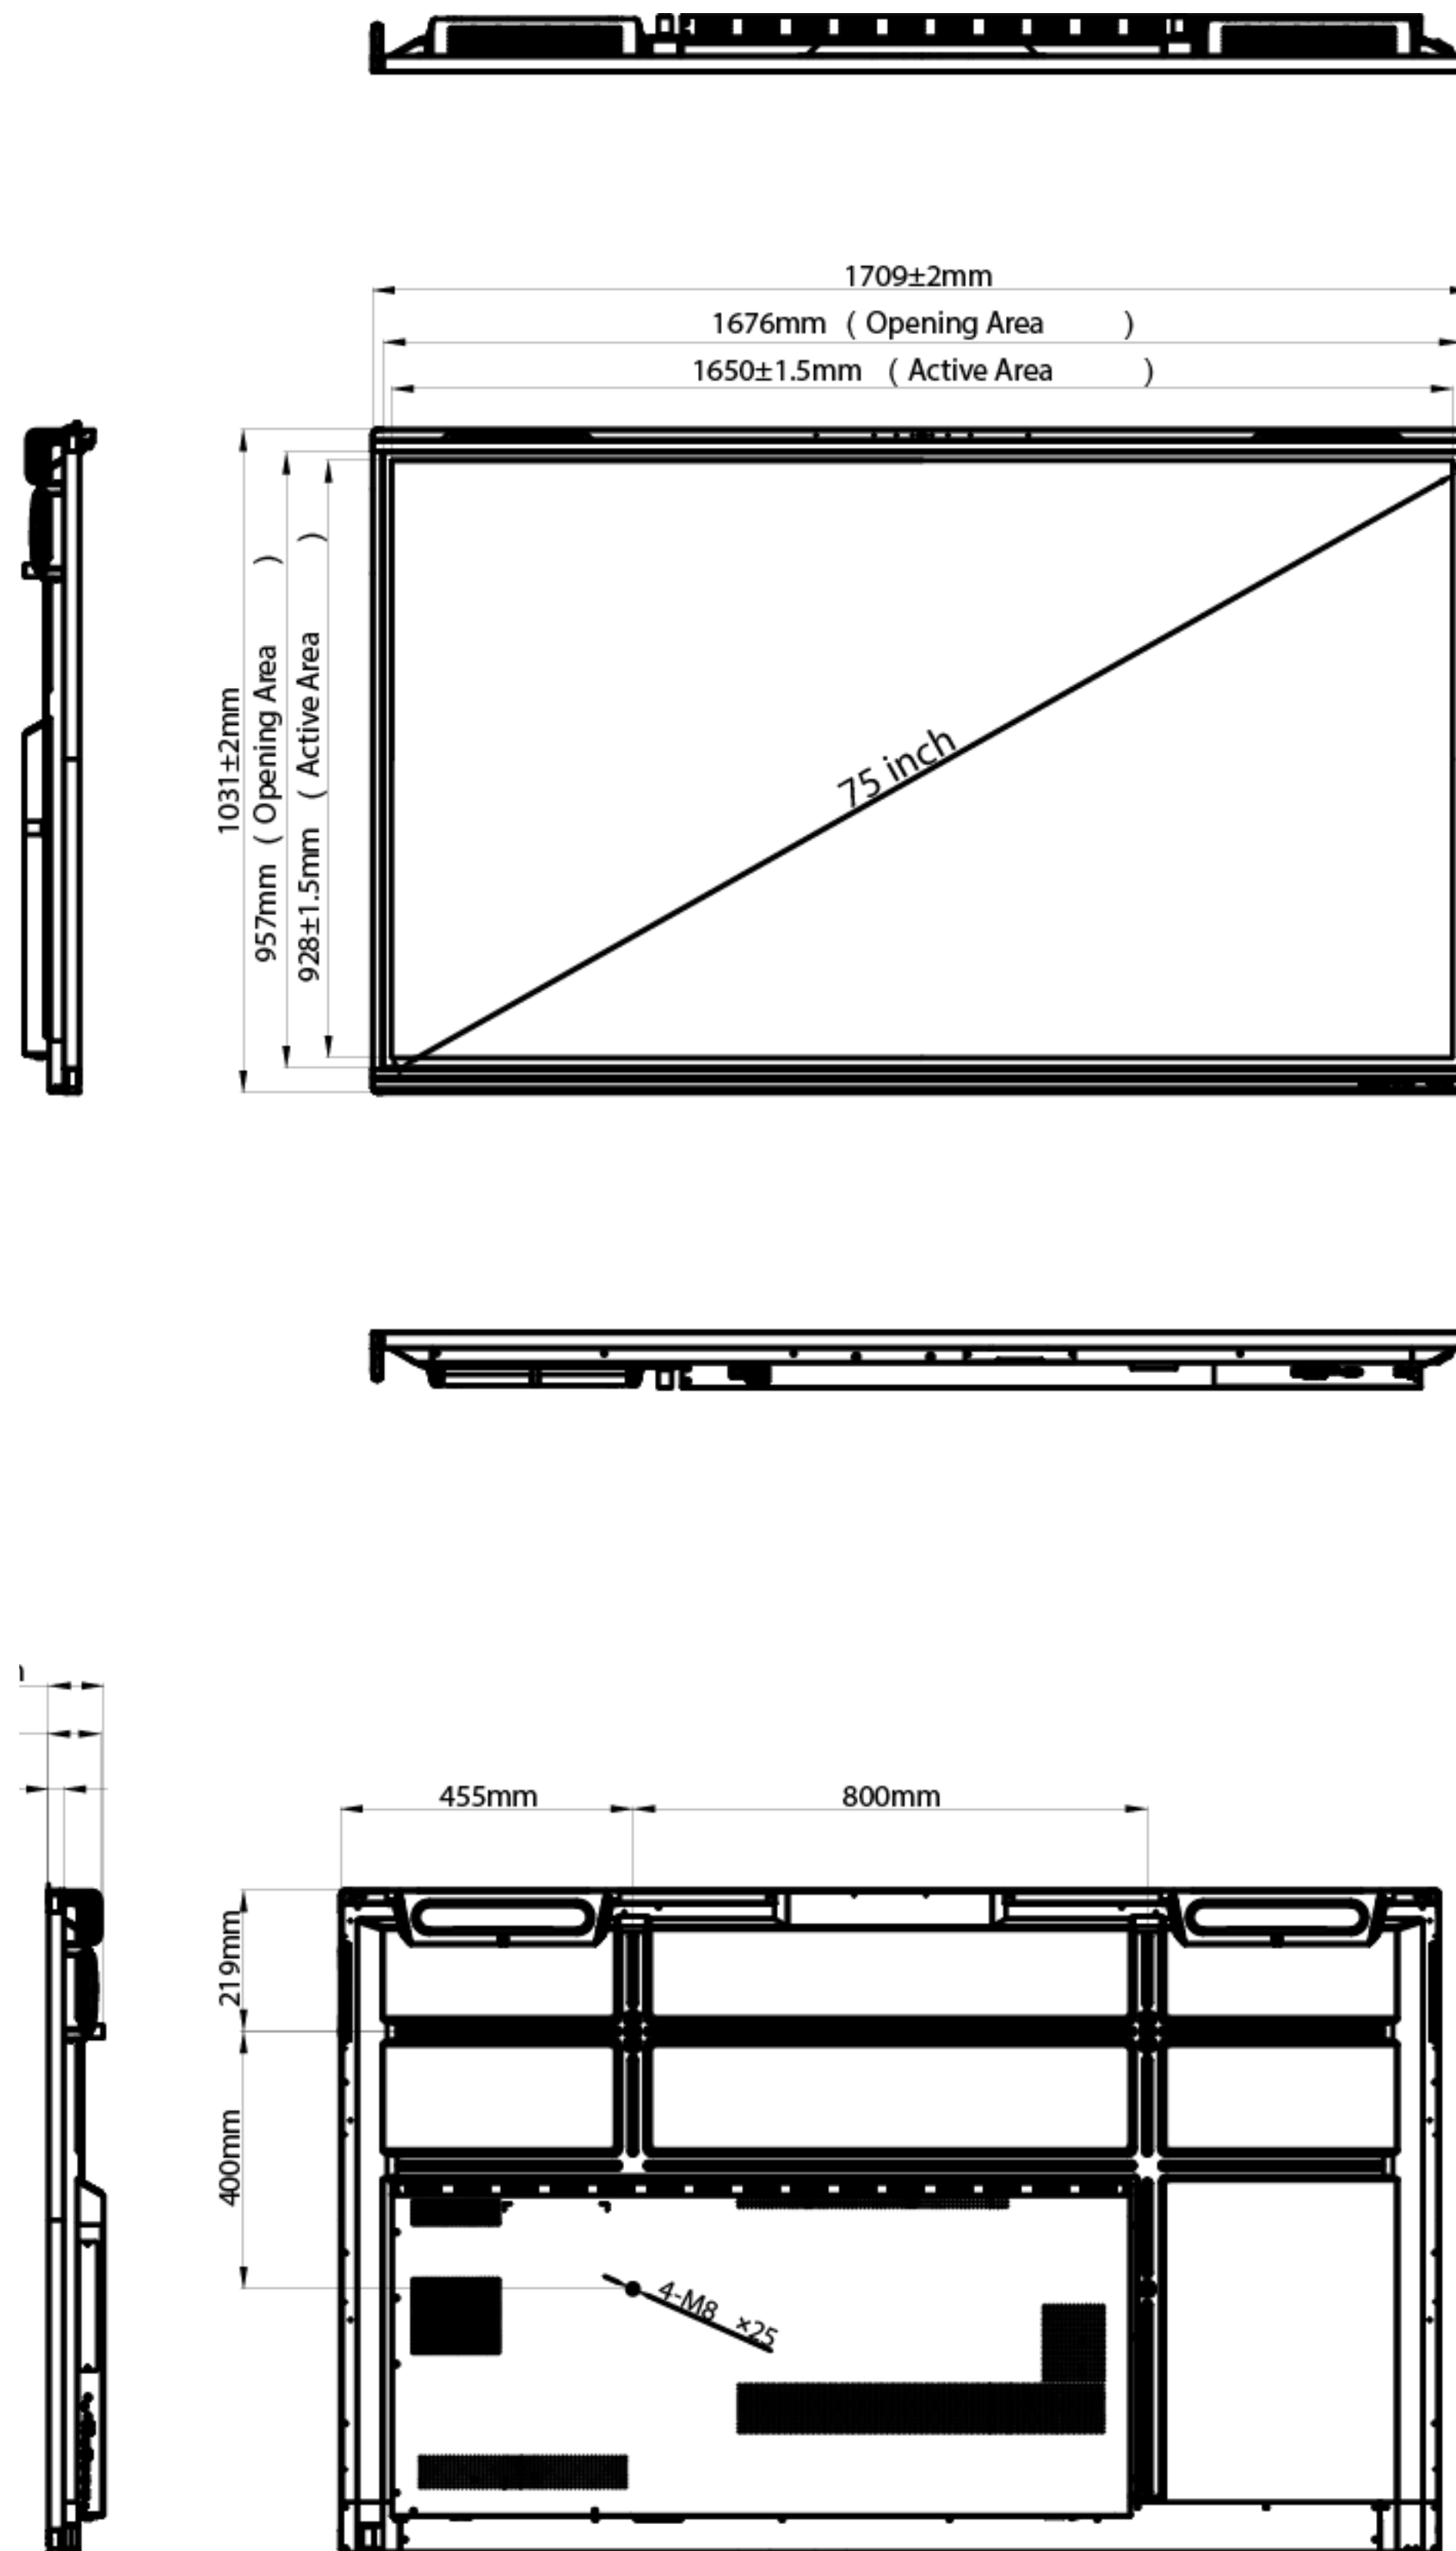

Physical Specifications

Panel Dimensions L x H x D	65": 1488 x 908 x 86 mm 75": 1709.4 x 1031 x 85.7 mm 86": 1957 x 1171 x 86 mm
Packed Dimensions	65": 1628 x 208 x 1005 mm 75": 1863 x 225 x 1148 mm 86": 2110 x 225 x 1291 mm
Panel net weight	65": 38.67 kg 75": 51.46 kg 86": 63.55 kg
Packed weight	65": 48.25 kg 75": 60.75 kg 86": 80.15 kg
Thickness of panel and wall mount	65": 116 mm (WIB9060G) 75": 115.7 mm (WIB9060G) 86": 116 mm (WIB9060G)

Warranty

tutortouch panels come with a 5 year warranty. Contact tutortouch or our resellers for more information.

Support

Free online support

Technical Drawings | 65"

tutortouch XTR

Technical Drawings | 75"

tutortouch XTR

Technical Drawings | 86"

tutortouch XTR